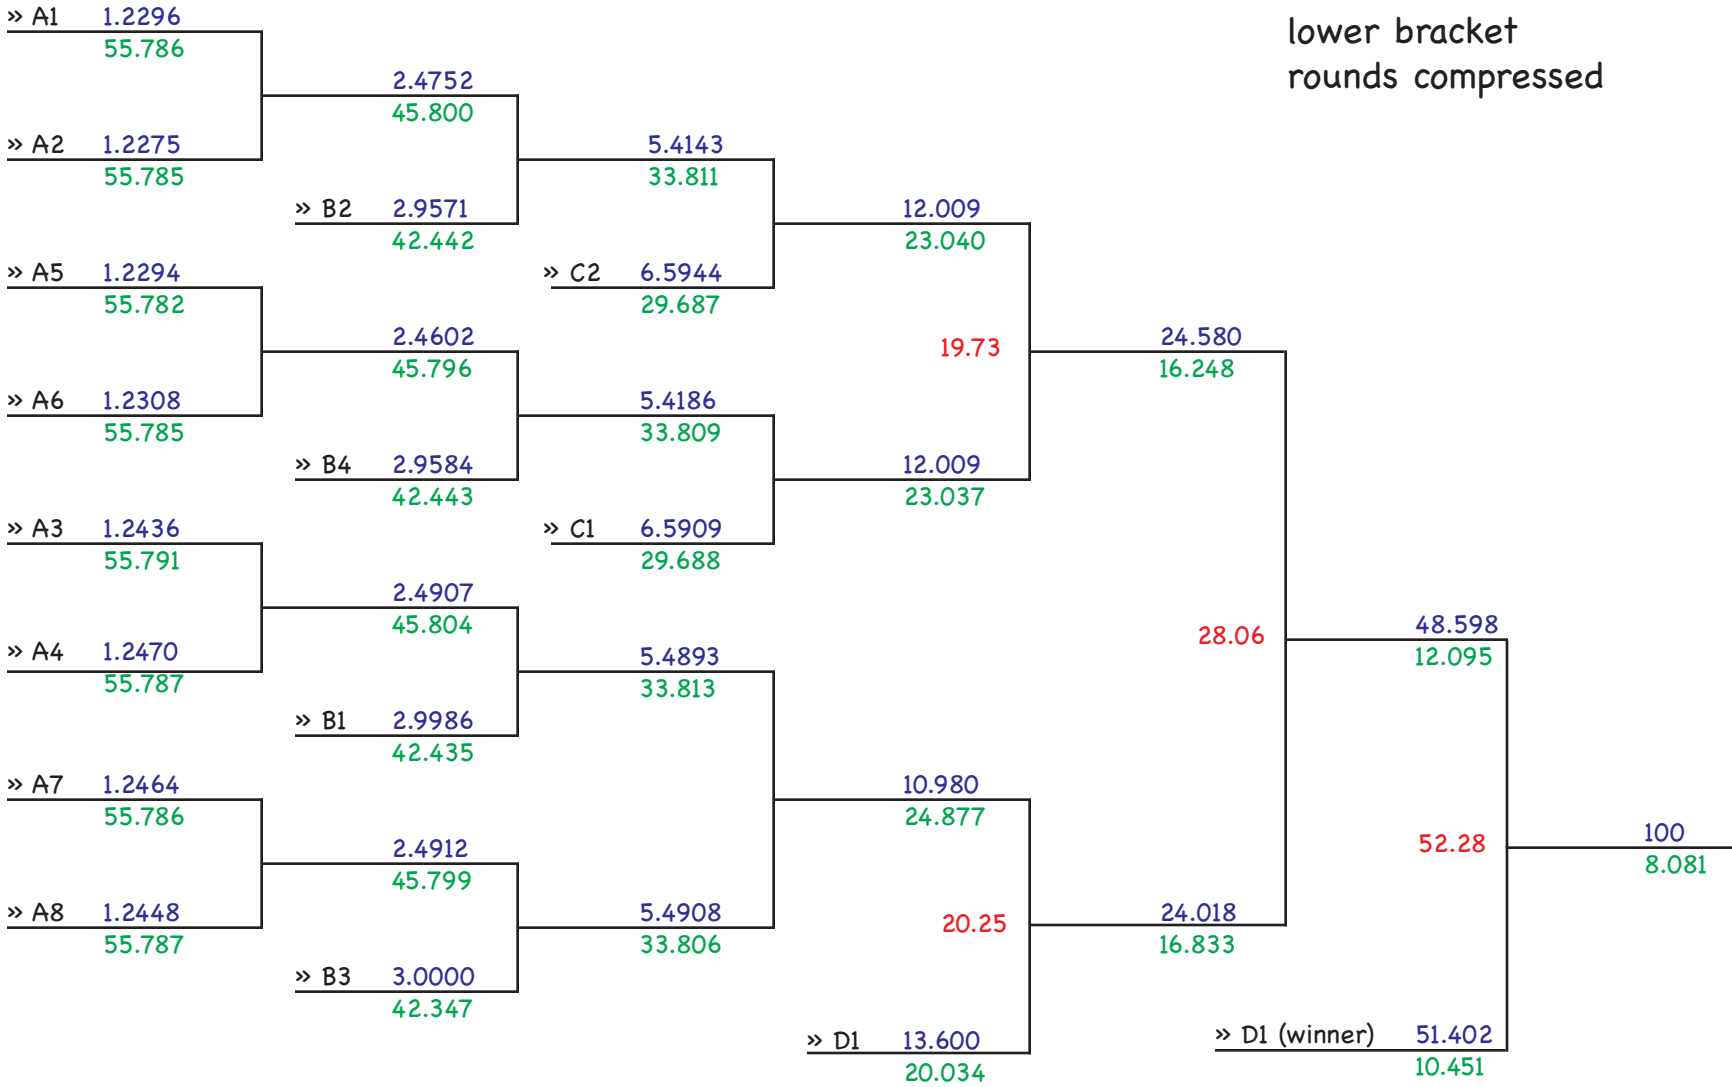

16-team Double Elimination
lower bracket
rounds compressed

Analysis: 100,000,000 trials, 1/27/2017

percentage wins from this line
average error rate for this line

percentage repeat pairing for this match
(zero if not shown)